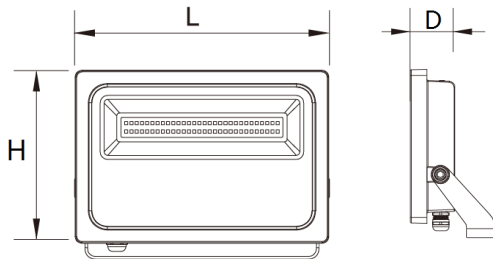

Dimensions

Part No.	Watts	L/M	L	H	D	Weight
MADFLS10WLED	10	950	140	118	39	0.5
MADFLS20WLED	20	1900	140	118	39	0.55
MADFLS30WLED	30	2850	243	203	50	1.54