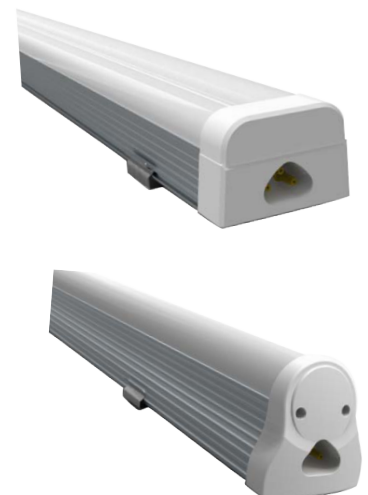

MADLOC LED LINKABLE BATTENS

LED MULTI-CONNECT BATTENS

MADLOC LIGHTING offers you a LED version of the standard batten.
Extremely ECO FRIENDLY with STYLE & LOOKS to match.

- Lightweight, Slim-line construction
- Lower Energy Cost than Fluorescent battens
- Instant Start Up
- Extremely USER FRIENDLY Installation options
- Available in Single or Double Tube variants
- Power Cord can be plugged into the back or end of unit
- Lumen Output: 85lm per Watt
- 50000hr rated LED lifetime
- Comes complete with ALL cables to link units
- Complete with: Power Cord, Straight Joiner, Linkable Joiner, Spring Clips & Stainless Mounts

SPECIFICATIONS

Part No.	MADLTLBS9	MADLTLBS18	MADLTLBD15	MADLTLBD30
Tubes	Single	Single	Double	Double
Lumens	765l/m	1530l/m	1275l/m	2550l/m
Colour Temp.	5000k	5000k	5000k	5000k
Power	9watts	18watts	15watts	30watts
Beam Angle	120°	120°	120°	120°
Length	600mm	1200mm	600mm	1200mm
Temp. Range	-20° ~ 55°	-20° ~ 55°	-20° ~ 55°	-20° ~ 55°
IP Rating	IP44	IP44	IP44	IP44
Warranty	12months	12months	12months	12months
				