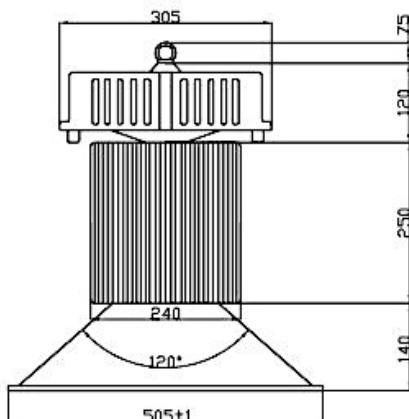

### SPECIFICATIONS

Part Number	Rated Power	Lumens	Power Factor	Colour Temp.	Working Temp.	IP Rating	Weight	Warranty
MADHB250WLED	250w	24,000lm	≥0.90	Cool White	-40 - 50°C	IP54	11.87kg	3 year
MADHB400WLED	400w	37,800lm	≥0.90	Cool White	-40 - 50°C	IP54	11.87kg	3 year

250w DIMENSIONS

400w DIMENSIONS