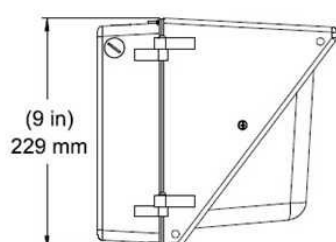

## MADLOC 60w LED WALL PACK

MADLOC LIGHTING brings you a LOW COST LED Wall Pack fixture that is ideal for Security, Courtyards & small Carparks

- Lumileds 3030 LED Type
- Constructed of Die-cast Aluminium & Glass
- Fixture Colour is Dark Bronze with Opal Glass diffuser
- Unit has a Vertical hinge for easy maintenance
- IP Rating IP65
- Comes with Flex & Plug
- Rated at 50,000 hrs
- Available in 108° beam angle
- Comes with a 3 year warranty

### SPECIFICATIONS

Part Number	Rated Power	Lumens	Power Factor	Colour Temp.	Working Temp.	Weight	Warranty
MAD60WLEDWPACK	60w	4596lm	≥0.90	5000k	-20° to 60°C	7.29kg	3yrs

Dimensions

Optical Parameters

MADLOC LIGHTING  
 5/21 Babilla Close,  
 Beresfield. NSW 2322  
 Ph: 0249 668 699  
 Fx: 0249 660 802  
 sales@madloc.com.au