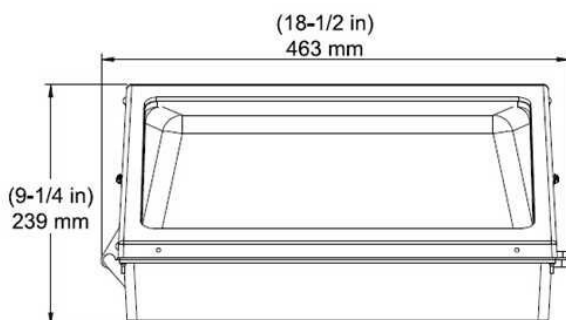

## MADLOC 60w LED WALL PACK

MADLOC LIGHTING brings you a LOW COST LED Wall Pack fixture that is ideal for Security, Courtyards & small Carparks

- Lumileds 3030 LED Type
- Constructed of Die-cast Aluminium & Glass
- Fixture Colour is Dark Bronze with Opal Glass diffuser
- Unit has a Vertical hinge for easy maintenance
- IP Rating IP65
- Comes with Flex & Plug
- Rated at 50,000 hrs
- Available in 108° beam angle
- Comes with a 3 year warranty

### SPECIFICATIONS

Part Number	Rated Power	Lumens	Power Factor	Colour Temp.	Working Temp.	Weight	Warranty
MAD60WLEDWPACK	60w	4596lm	≥0.90	5000k	-20° to 60°C	7.29kg	3yrs

Dimensions

Optical Parameters

MADLOC LIGHTING  
 5/21 Babilla Close,  
 Beresfield. NSW 2322  
 Ph: 0249 668 699  
 Fx: 0249 660 802  
 sales@madloc.com.au