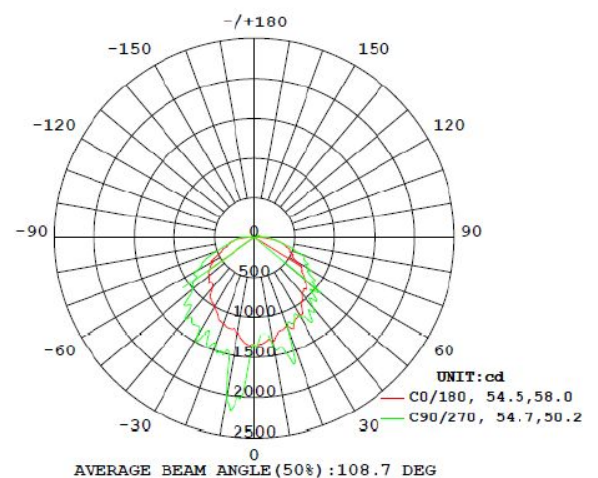

### SPECIFICATIONS

Part Number	Rated Power	Lumens	Power Factor	Colour Temp.	Working Temp.	Weight	Warranty
MAD60WLEDWPACK	60w	4596lm	≥0.90	5000k	-20° to 60°C	7.29kg	3yrs

Dimensions

Optical Parameters

MADLOC LIGHTING  
 5/21 Babilla Close,  
 Beresfield. NSW 2322  
 Ph: 0249 668 699  
 Fx: 0249 660 802  
 sales@madloc.com.au