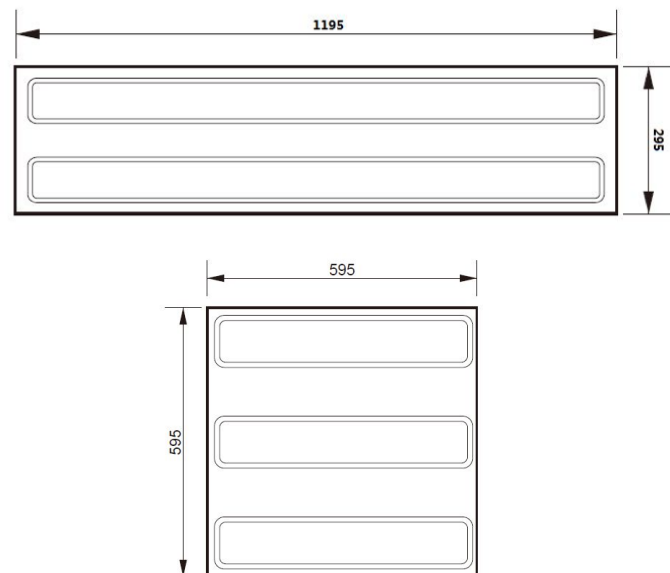

DIMENSIONS

MADLOC LIGHTING
5/21 Babilla Close,
Beresfield. NSW 2322
Ph: 0249 668 699
Fx: 0249 660 802
sales@madloc.com.au